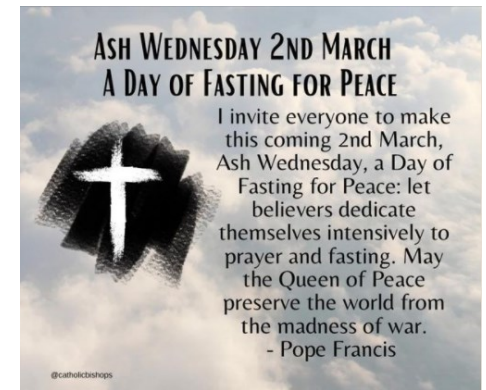

PARISH OF ST PAUL'S & BUTLERSTOWN ARRANGEMENTS FOR LENT

ASH WEDNESDAY, 2ND MARCH

9.00AM MASS IN BUTLERSTOWN CHURCH
10.00AM MASS IN ST. PAUL'S

STATIONS OF THE CROSS

**THURSDAY EVENINGS AT 7.30PM IN BOTH
ST. PAUL'S & BUTLERSTOWN CHURCHES.**

Let today be the day you give up who you've been for you who can become.

Blended Ash Wednesday

ST PAULS PARISH TABLE QUIZ

Will take place in St Paul's Parish Centre on Tuesday 22nd March at 8pm
All Welcome. Teams of 4, €20.
Prizes for 1st 2nd and 3rd.

DONATE

DONATIONS If you wish to make a donation to Parishes of St. Paul's & Butlerstown please click the **Donate Button** on our website.
<https://stpaulsandbutlerstown.ie/>